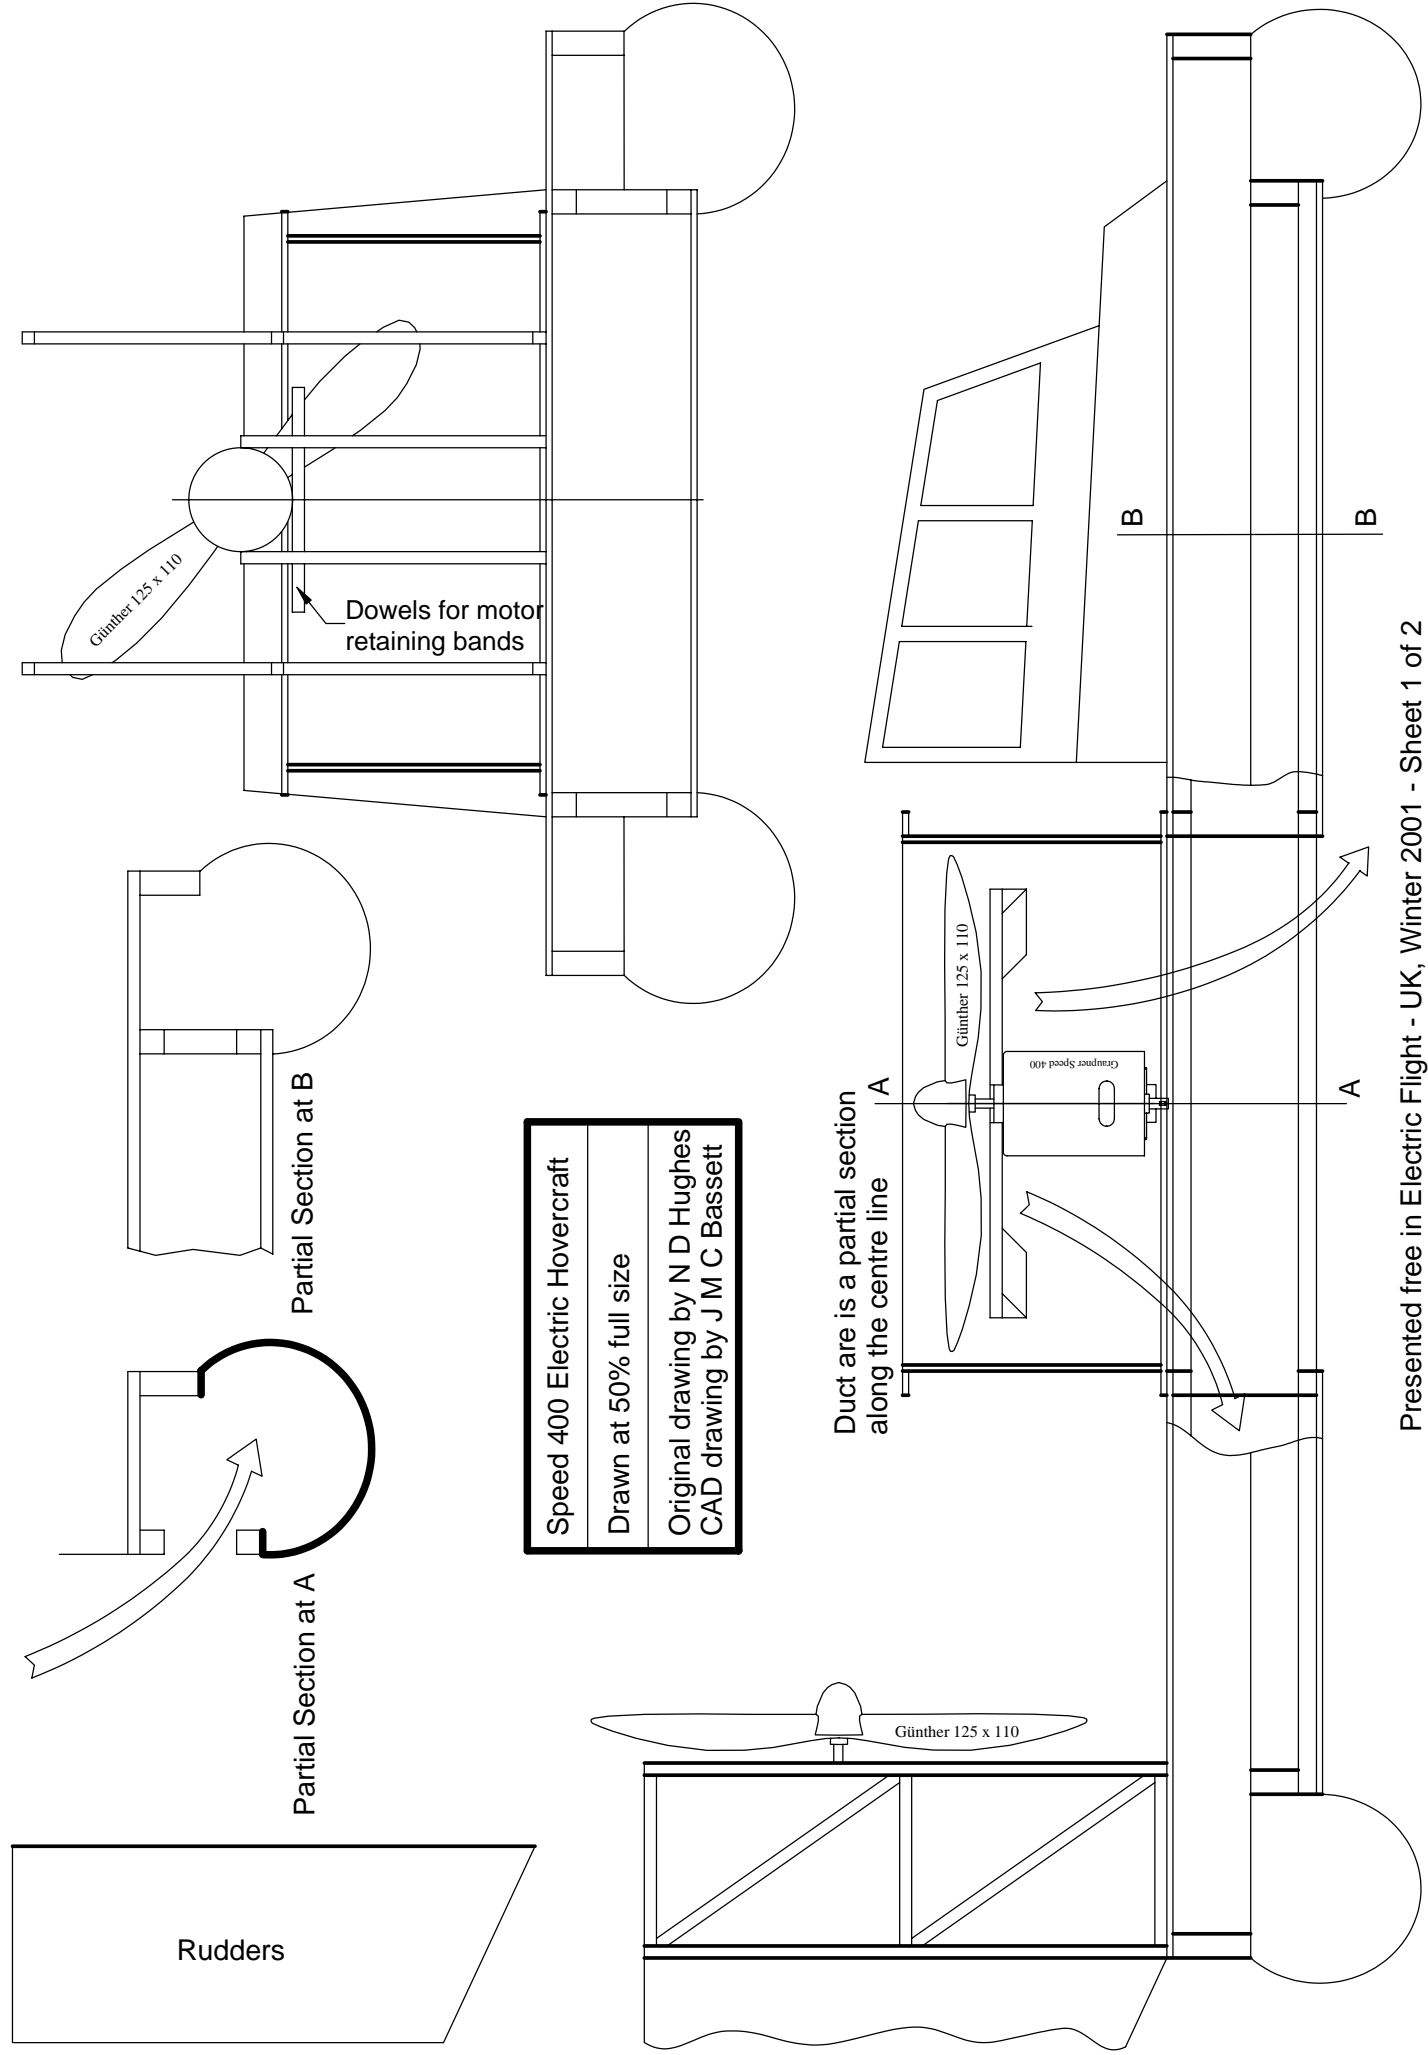

Presented free in Electric Flight - UK, Winter 2001 - Sheet 2 of 2

Speed 400 Electric Hovercraft
 Drawn at 50% full size
 Original drawing by N D Hughes
 CAD drawing by J M C Bassett

Presented free in Electric Flight - UK, Winter 2001 - Sheet 1 of 2